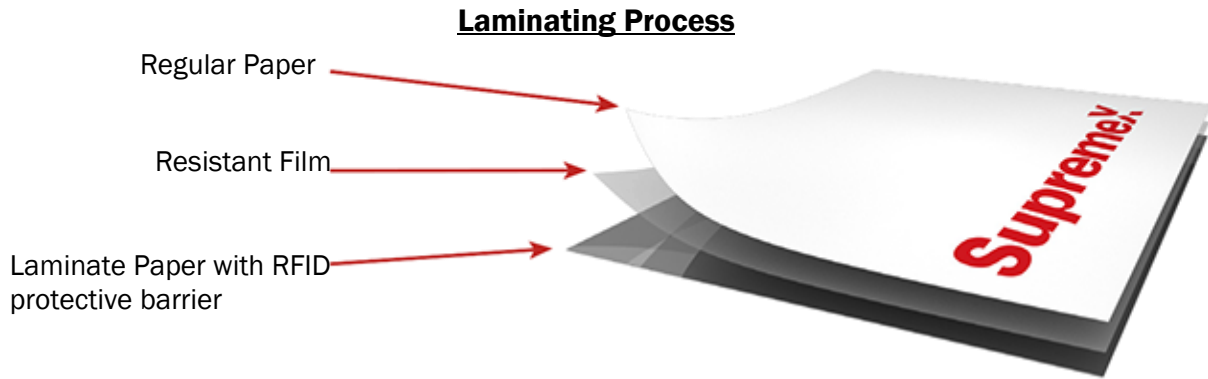

ProteXion RFID Envelopes

Security enhanced envelopes that provide a barrier to radio frequency (RFID) readers.

FEATURES
FIPS 201 approved. (US Federal Government standards)
Provides a secure barrier at 13,56MHz and 860-980MHz.
Tear and water resistant material
Thin, light weight and flexible
Outstanding print performance

BENEFITS
Worry-free products
Protects from identity theft
Durable, made to stand up over time
Convenient and accommodating
No special inks or set up needed

Applications:

- Promotional branding
- E-passports
- Border ID's
- Gift Cards
- Smart cards (debit or credit)
- Employee IDs
- Access control cards